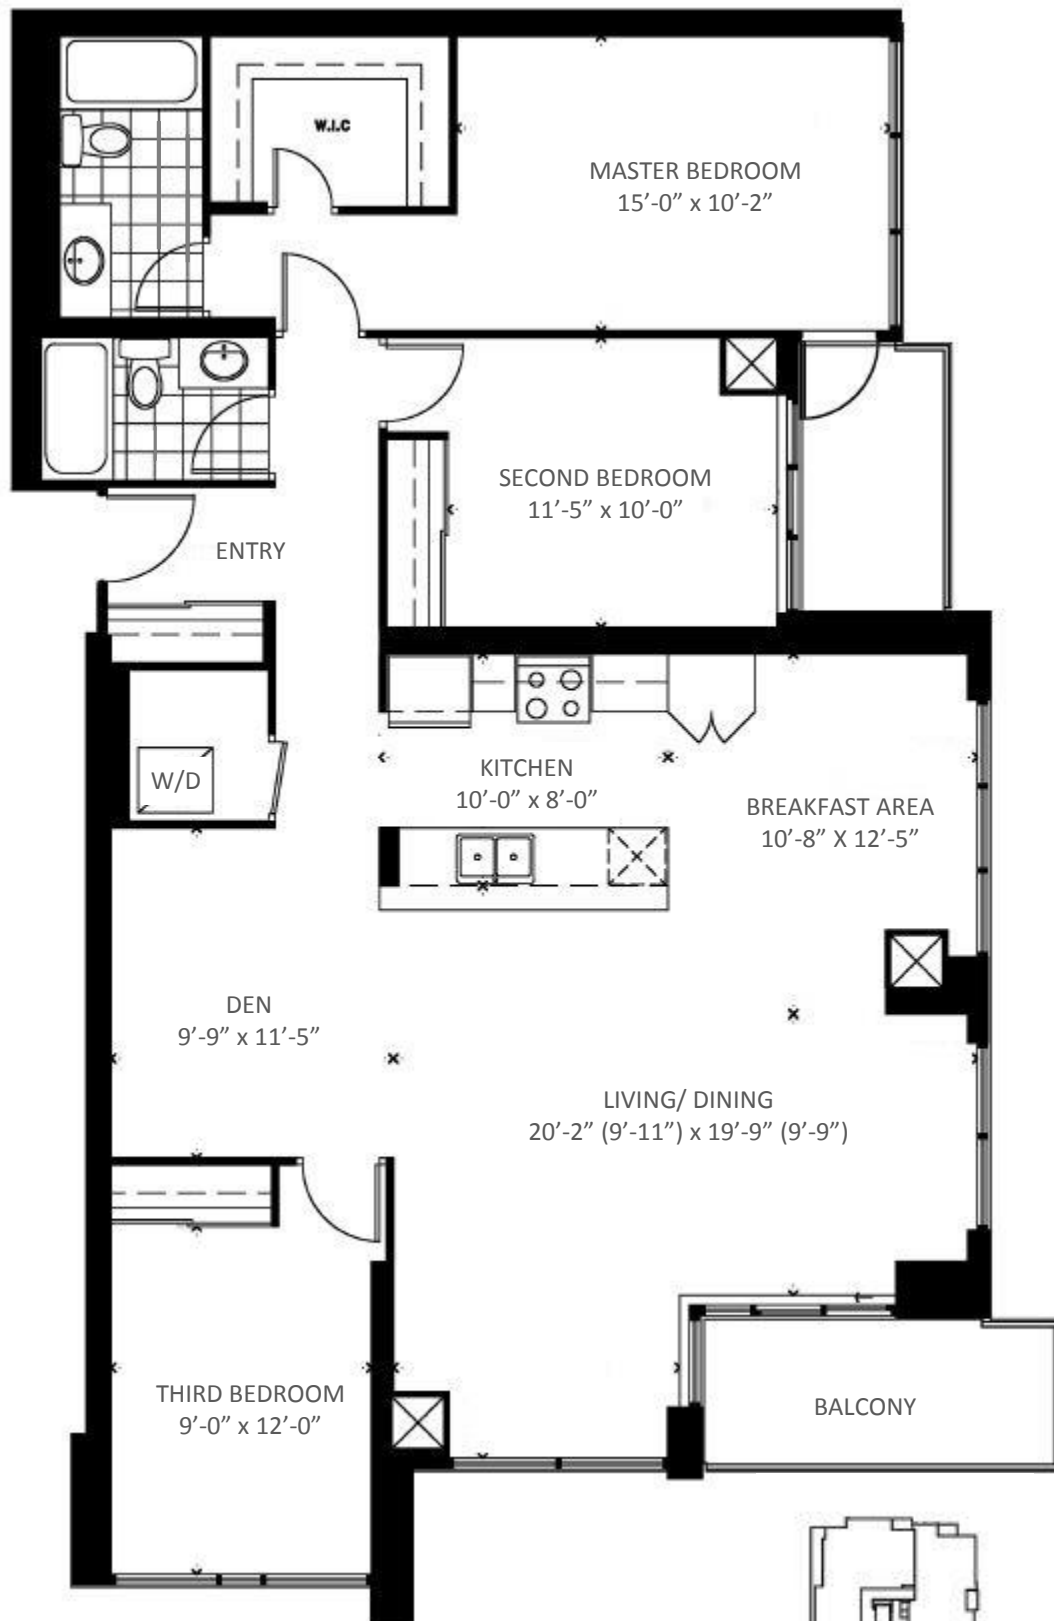

Crystal

TOWER 1
75 EGLINTON AVE. WEST

PENTHOUSE 01

3 BEDROOM + DEN

Suite Area: 1,494 Sq. Ft.
Balcony Area: 109 Sq. Ft.

Total Area: 1,603 Sq. Ft.

Floors 26 - 28

EGLINTON AVE. WEST